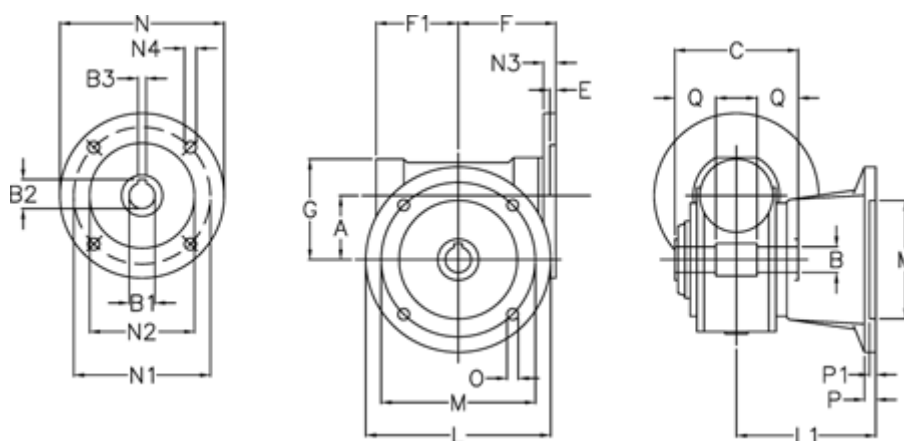

Article number: 390204901862210  
 Description: Worm gear  
 VF 49-FA2-18-63B5

## Measures

A = 49.5	F1 = 63	N2 = 95
B = 25 H7	G = 80	N3 = 10.5
B1 E7 = 11	L = 125	N4 = 9.5
B2 = 12.8	L1 = 115	O = 10.5
B3 H9 = 4	M = 90	P = 12
C = 82	M1 = 70	P1 = 10
E = 3	N = 140	Q = 22.5
F = 70	N1 = 115	